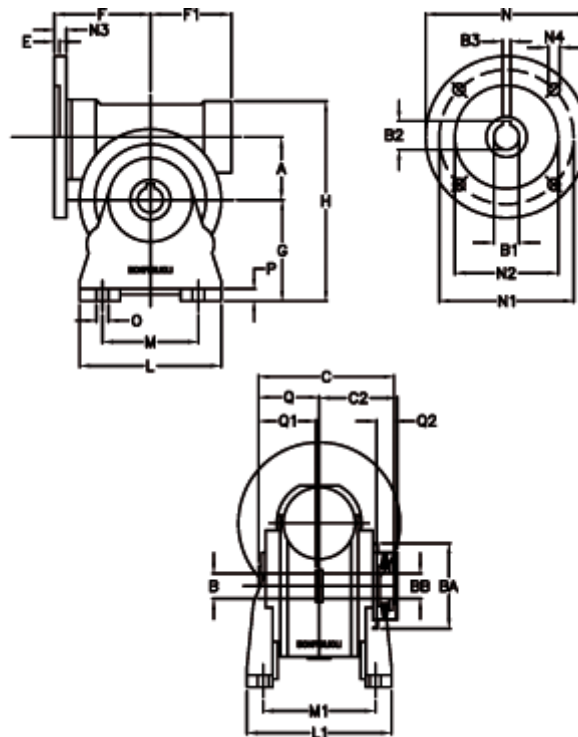

Article number: 390204902823316

Description: Worm Gear with Torque Limiter
VF 49-L1-A-28 P80B14

Measures

a = 49.50	C2 = 63,5	L1 = 124.0	O = 8.5
B = 25	Description = VF 49A-xx-80B14	m = 63	P = 12
B1 E7 = 19	E = 3.0	M1 = 98.5	Q = 51.0
B2 = 21.8	F = 70	N = 120	Q1 = 41
B3 H9 = 6	F1 = 63	N1 = 100	Q2 = 15
BA = 63	g = 82	N2 = 80	
BB H7 = 14	H = 162	N3 = 10.0	
C = 105	L = 110	N4 = 7	